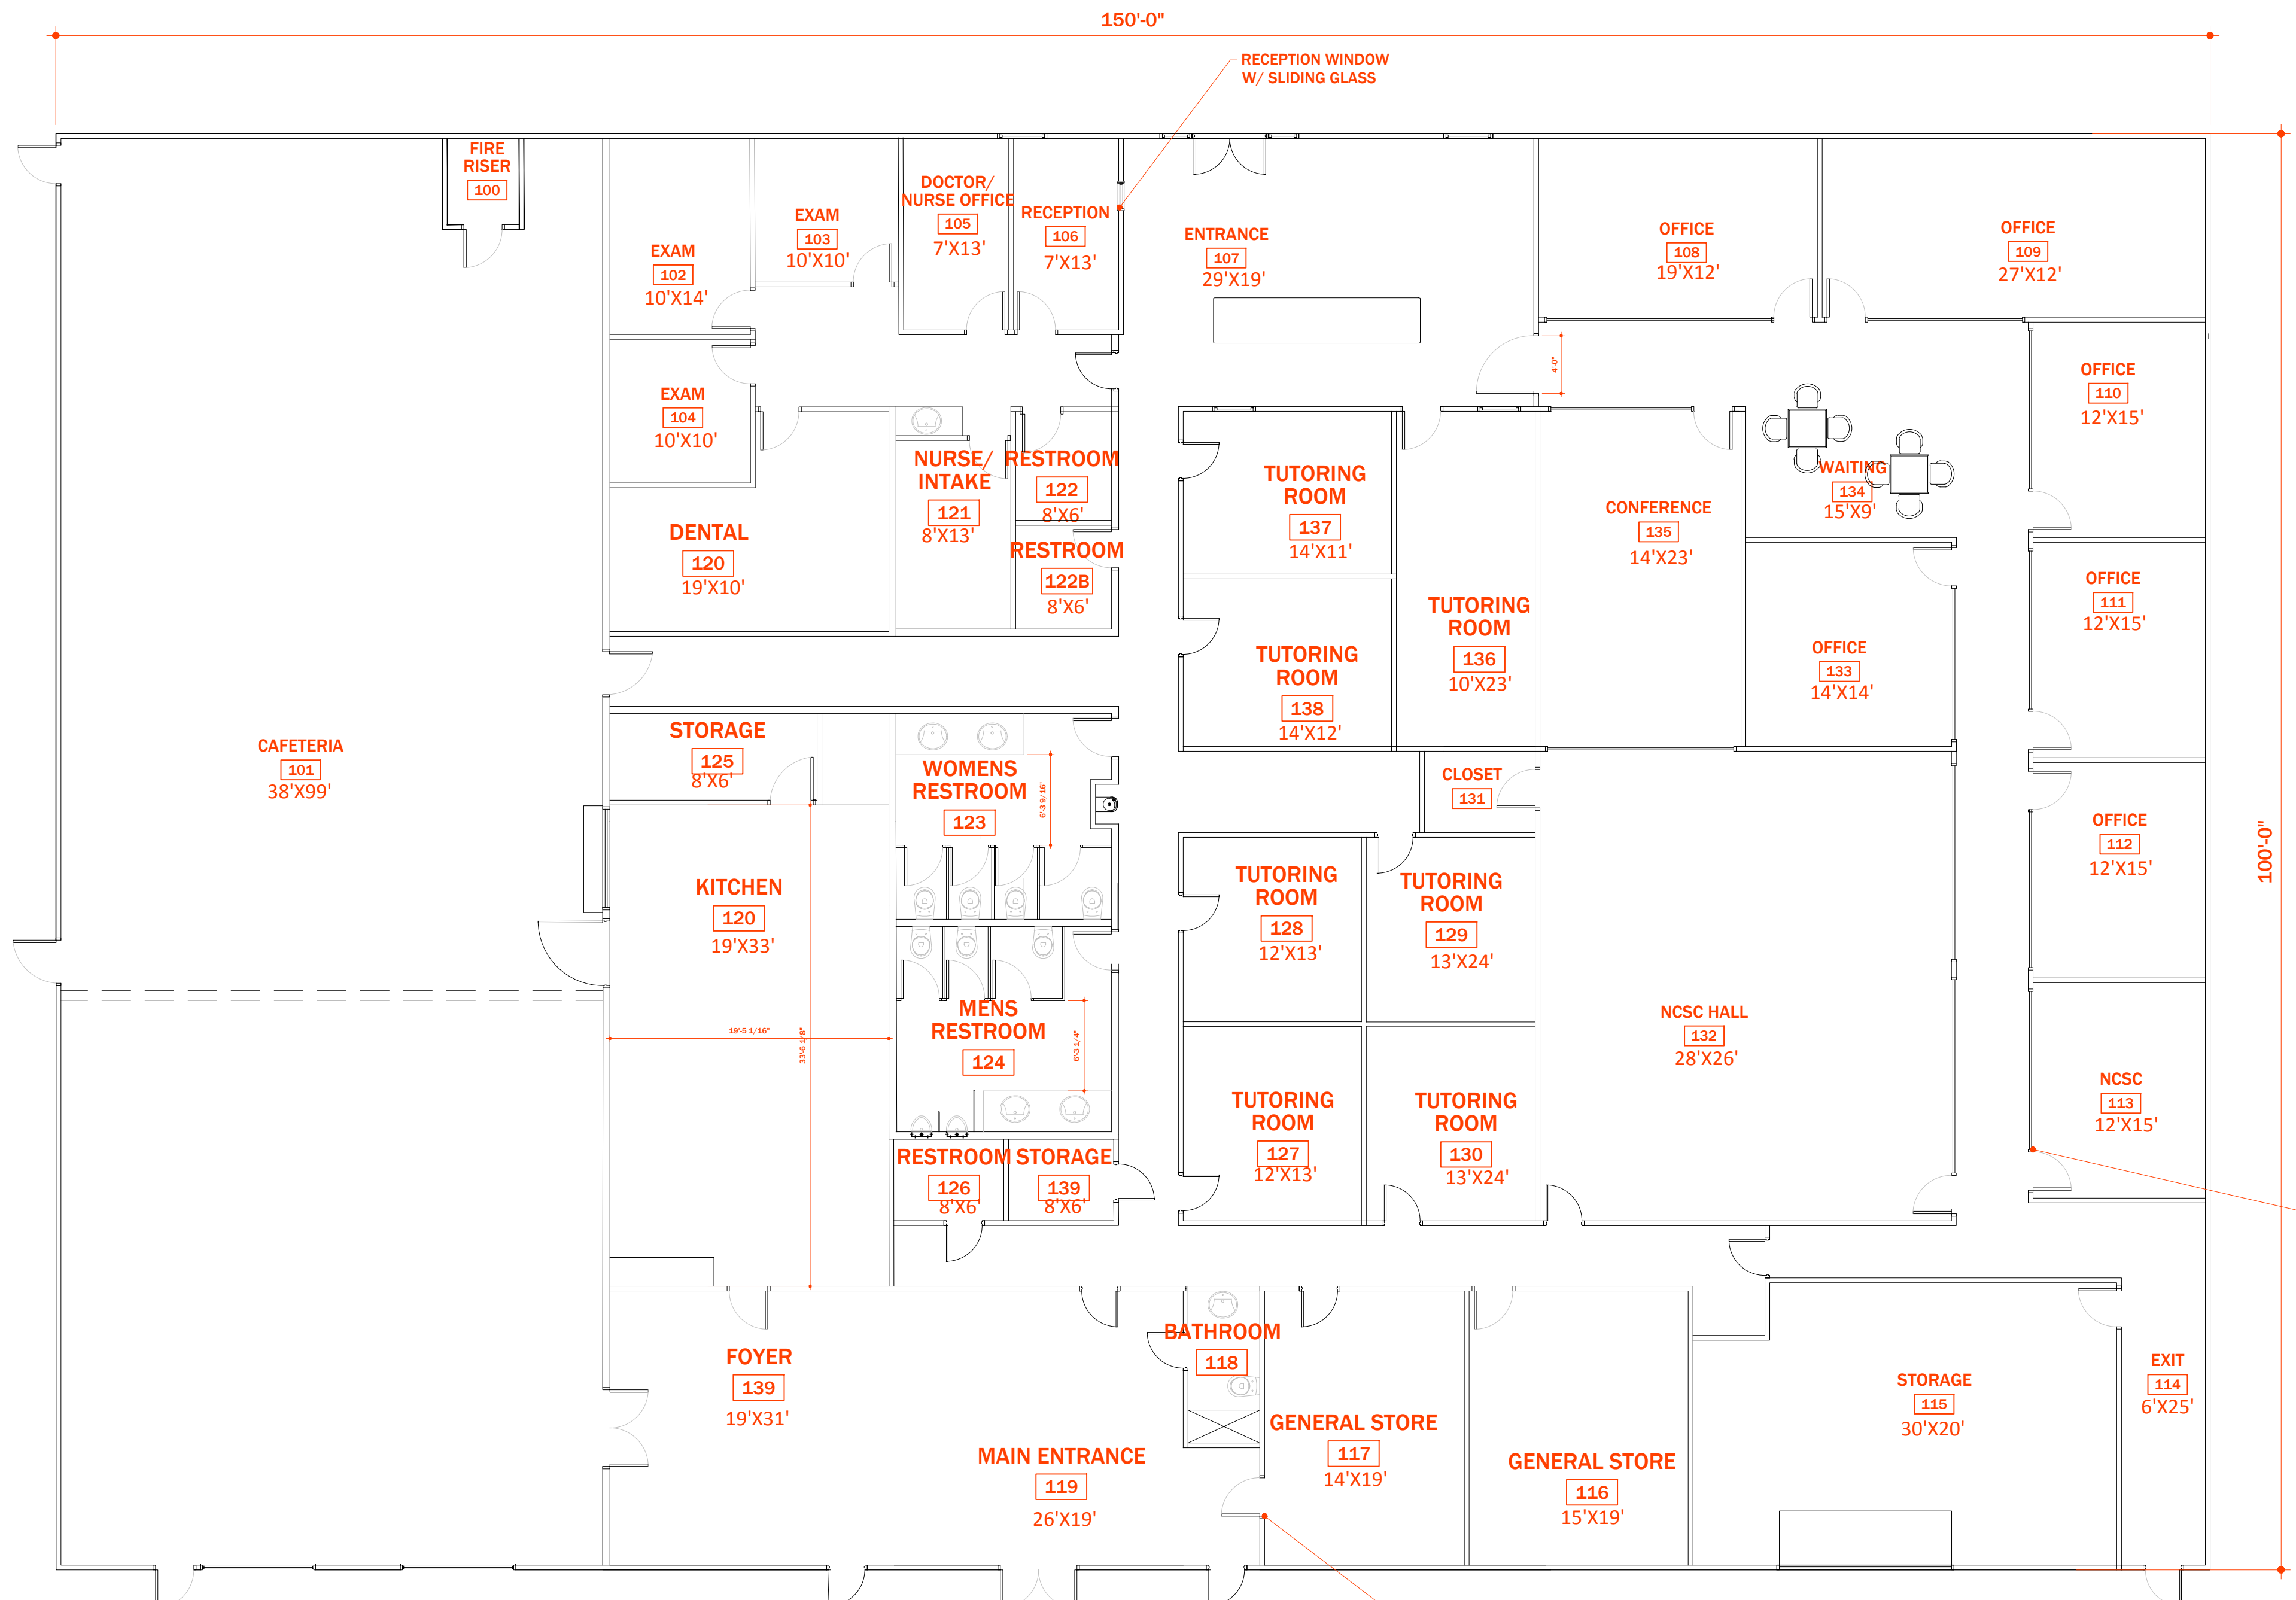

REVISION	DATE
1	
2	
3	
4	
5	
6	

1 FLOOR PLAN
SCALE: 1/8" = 1'-0"

SCALE: 1/8" = 1'-0"

A1.1

DRAWN BY: YOU